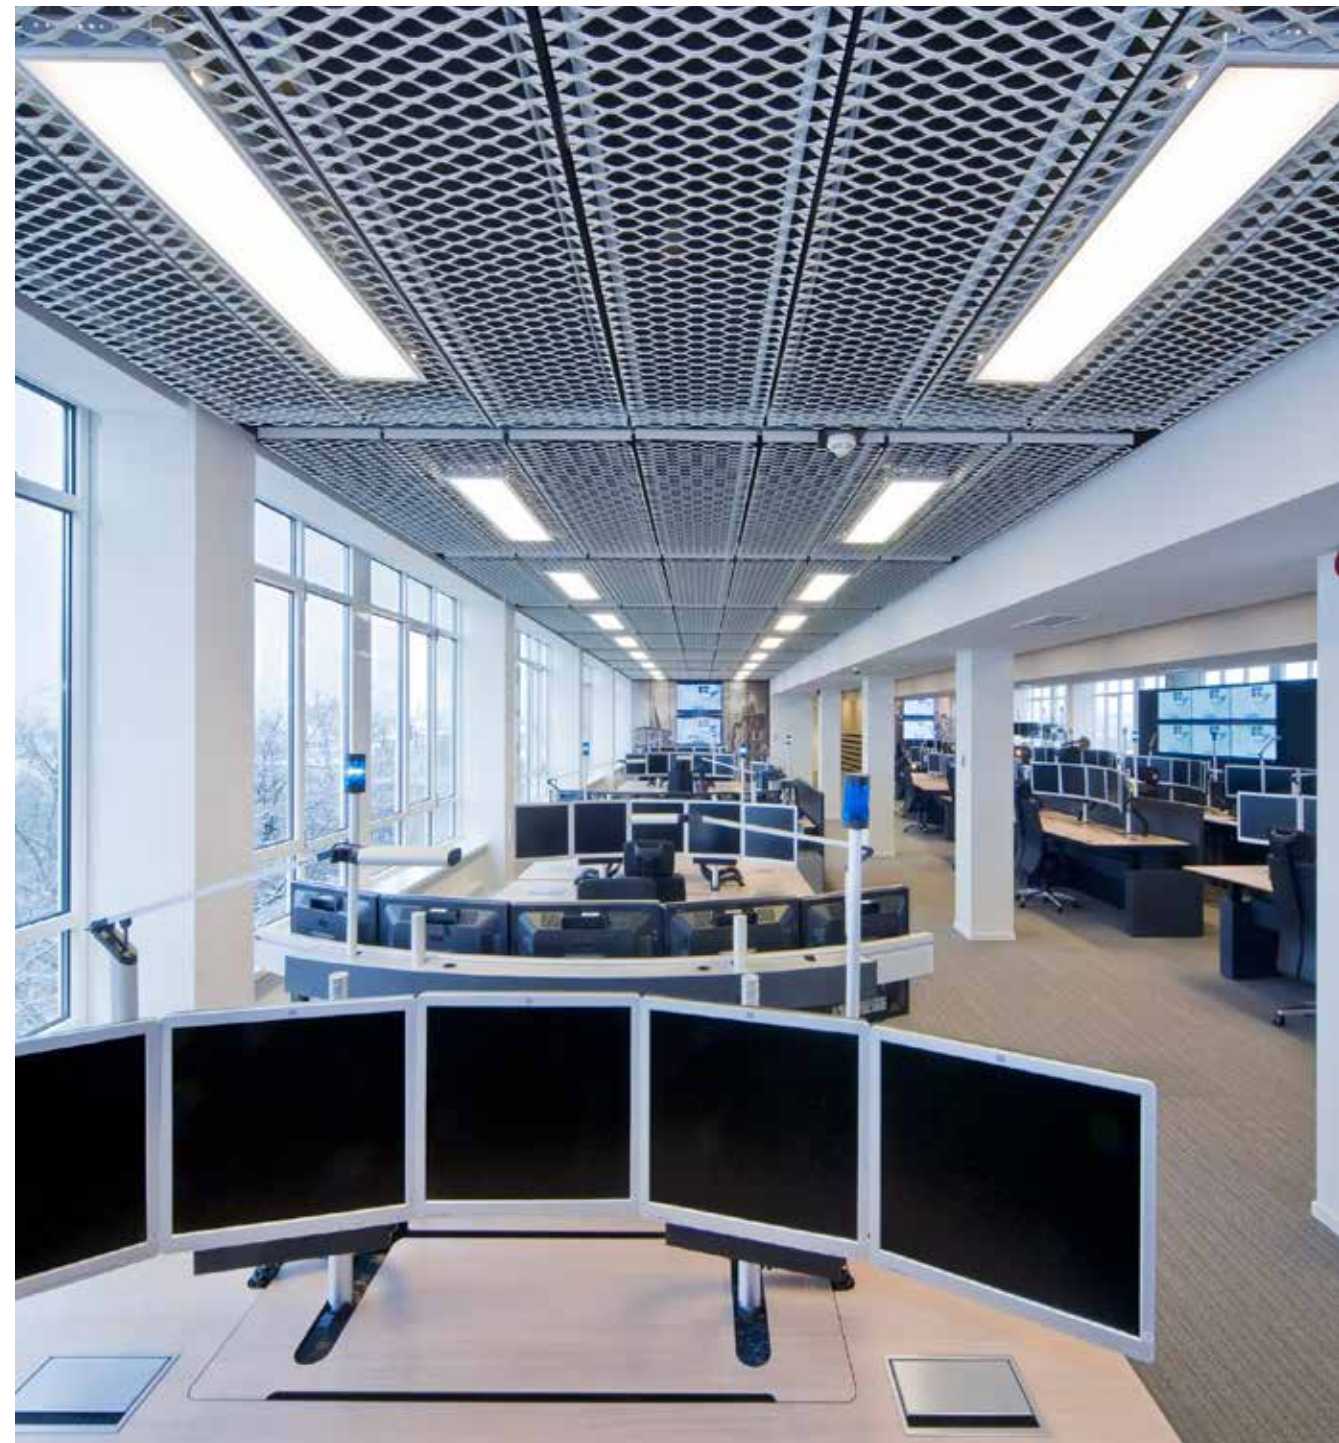

Expanded metal - large opening