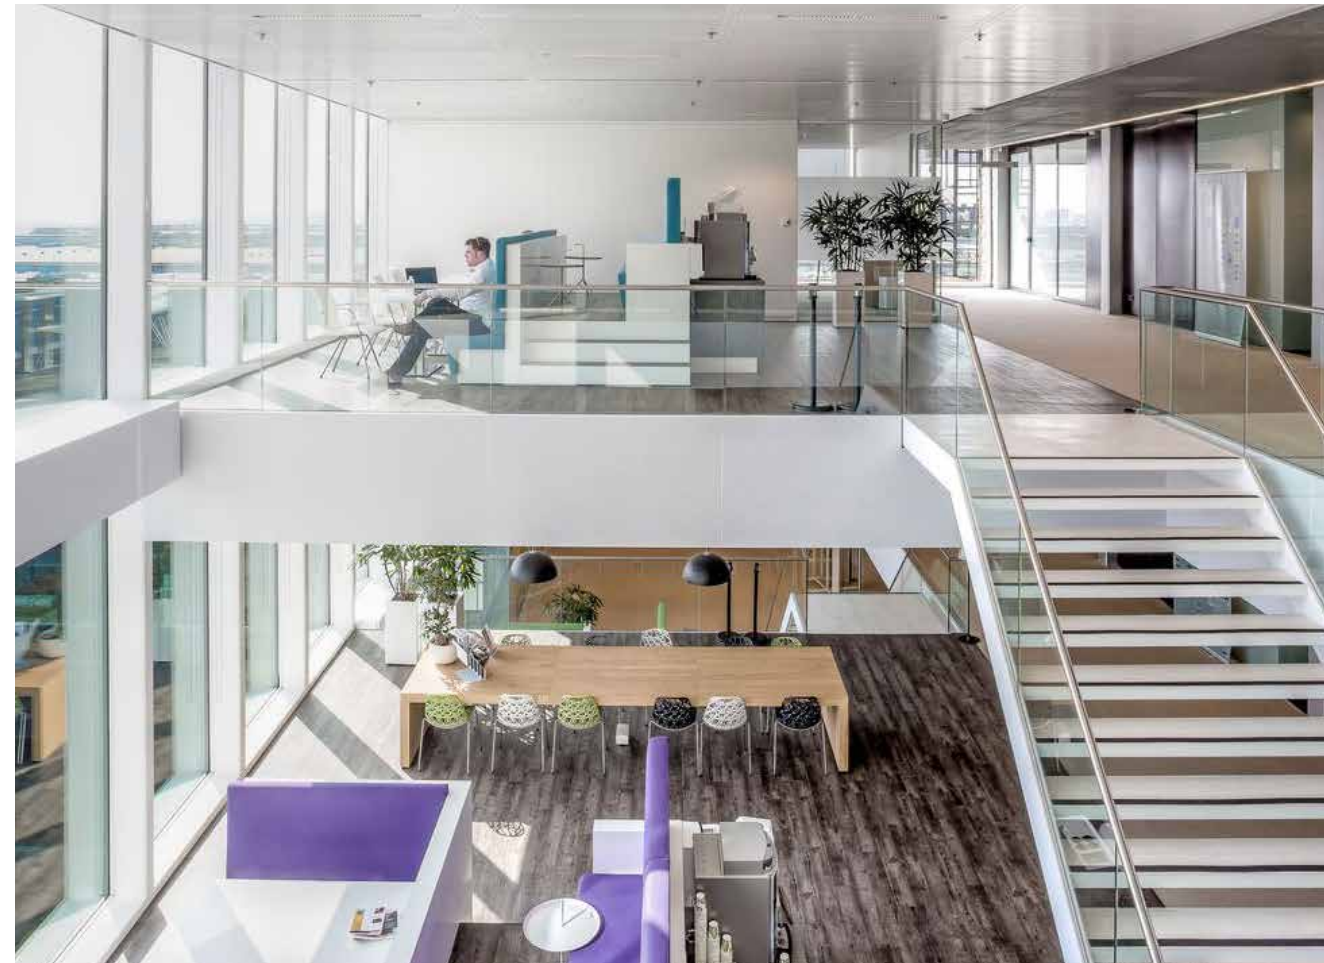

Microsoft The Netherlands